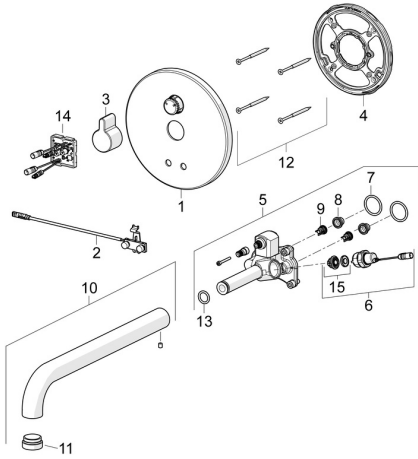

EAN: 4057304008528
static.hansa.com/80812101

Spare parts

SP80812101

	Name	Code
01	Cover plate, d 170 mm Chrome	59914553
02	Sensor	59914647
03	Handle Chrome	59914322
04	Fixing part Discontinued	59914554
05	Functional unit	59914555
06	Solenoid valve complete, 3 V	59914125
07	O-ring, 23.47x2.62	59914304
08	Litter filters	59914085
09	Non-return valve, DN8	59914030
10	Spout, L=170 Chrome	59914547
11	Aerator, M24x1, -105	59914550
12	Screw, M4.5x80	59912890
13	O-ring, d 13.1x2.62	59914551
14	Control unit, 12 V	59914560
15	Membrane for solenoid valve	1006500V
15	Membrane Discontinued	59914126