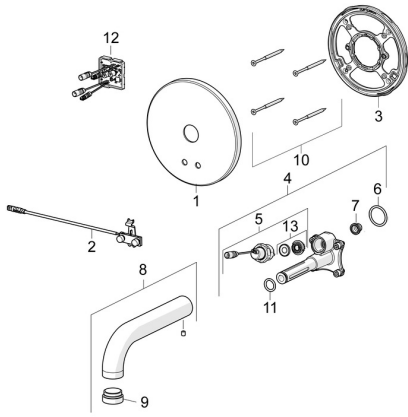

## Spare parts

### SP80802110

	Name	Code
01	Cover plate Chrome	59914543
02	Sensor	59914544
03	Fixing part <b>Discontinued</b>	59914545
04	Functional unit	59914546
05	Solenoid valve complete, 3 V	59914125
06	O-ring, 23.47x2.62	59914304
07	Litter filters	59914085
08	Spout, L=245 Chrome	59914548
09	Aerator, M24x1, -105	59914550
10	Screw, M4.5x80	59912890
11	O-ring, d 13.1x2.62	59914551
12	Control unit, 12 V	59914560
13	Membrane for solenoid valve	1006500V
13	Membrane <b>Discontinued</b>	59914126