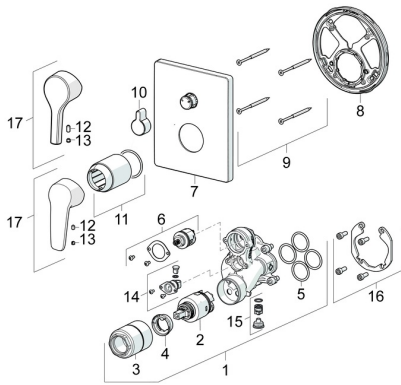

## Spare parts

### SP80623093

	Name	Code
01	Functional unit, 3.5	59914298
02	Cartridge, 3.5 Classic	59913075
03	Screw sleeve, M38x1	59912115
04	Temperature adjustment limiter	59912325
05	O-ring, 23.47x2.62	59914304
06	Diverter	59914183
07	Cover flange, 185x150 mm Chrome	59914327
08	Fixing part	59914307
09	Screw, M4.5x80	59912890
10	Diverter knob Chrome	59914324
11	Cover sleeve Chrome	59912511
12	Screw, M5x8, SW2.5	59904755
13	Symbol plug Grey	59912112
14	Vacuum breaker	59914335
15	Non-return valve	59914336
16	Installation kit	59914186
17	Lever Chrome	59914712
17	Lever Chrome	59914417
N.I.	Adapter, H/C reversed	59914184
N.I.	Raising kit, 15 mm	59914182
N.I.	Fixing screw, M6x13	59914657
N.I.	Diverter, 120°	59914655