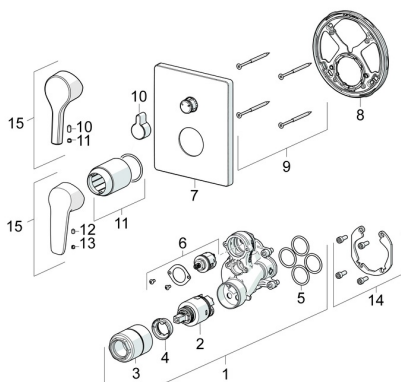

## Spare parts

### SP80609093

	Name	Code
01	Functional unit, 3.5	59914299
02	Cartridge, 3.5 Classic	59913075
03	Screw sleeve, M38x1	59912115
04	Temperature adjustment limiter	59912325
05	O-ring, 23.47x2.62	59914304
06	Diverter	59914183
07	Cover flange, 185x150 mm Chrome	59914327
08	Fixing part	59914307
09	Screw, M4.5x80	59912890
10	Diverter knob Chrome	59914324
11	Cover sleeve Chrome	59912511
12	Screw, M5x8, SW2.5	59904755
13	Symbol plug Grey	59912112
14	Installation kit	59914186
15	Lever Chrome	59914712
15	Lever Chrome	59914417
N.I.	Adapter, H/C reversed	59914184
N.I.	Fixing screw, M6x13	59914657
N.I.	Diverter, 120°	59914655
N.I.	Raising kit, 15 mm	59914182