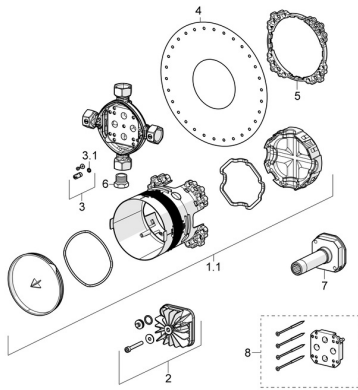

EAN: 4015474279476
static.hansa.com/80010000

Spare parts

SP80010000

	Name	Code
1.1	Installation box Chrome	59914329
2	Plug	59914330
3	Shut-off valve	59914333
3.1	O-ring, 4.47x1.78 Discontinued	59902336
4	Gasket	59914332
5	Ring	59914331
6	Plug, G3/4 Discontinued	59912385
7	Flush connector	59914185
8	Raising kit, 15 mm	59914182
N.I.	Plug Discontinued	59914636