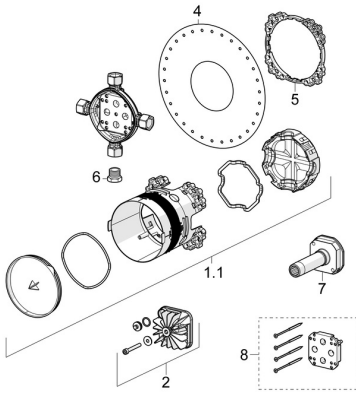

EAN: 4015474278042
static.hansa.com/80000000

Spare parts

SP80000000

	Name	Code
1.1	Installation box Chrome	59914329
2	Plug	59914330
4	Gasket	59914332
5	Ring	59914331
6	Plug, G1/2	59905013
7	Flush connector	59914185
8	Raising kit, 15 mm	59914182
N.I.	Plug Discontinued	59914636
N.I.	Adapter, H/C reversed	59914184