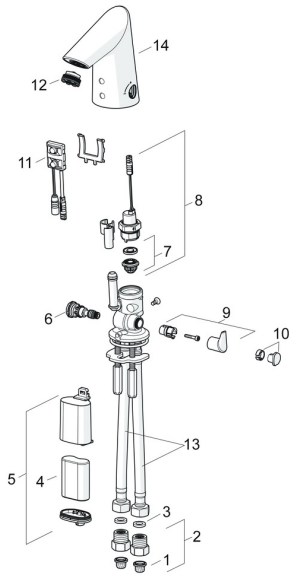

EAN: 4015474273290
static.hansa.com/65412210

Spare parts

SP65412210

	Name	Code
01	Litter filters	59914085
02	One-way valve with litter screen Chrome	59914086
03	Gasket, 8x14.3x2	59914087
04	Battery, 2CR5 6 V	59911670
05	Battery casing, 2CR5 6 V	59914088
06	Temperature regulator	59914089
07	Membrane for solenoid valve	1006500V
07	Membrane support ring Discontinued	59914090
08	Solenoid valve, 6 V	59914091
09	Temperature control handle Chrome	59914092
10	Cover plug Chrome	1010087V
11	Sensor, 6 V Discontinued	59914093
11	Sensor, 6/9/12 V, Bluetooth	59914567
12	Aerator, M21.5x1, 5 l/min	59914094
13	Flexible pipe, L=375, G3/8-M10x1 (2pcs)	59914095
14	Spout Chrome	59914589
N.I.	Limiter	59914106