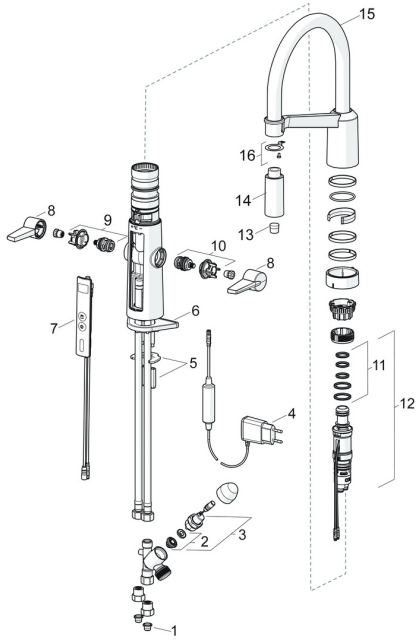

EAN: 4057304004544  
[static.hansa.com/65262213](http://static.hansa.com/65262213)  
**Spare parts**

## SP65262213

	Name	Code
01	Litter filters	59914085
02	Membrane for solenoid valve	1006500V
02	Membrane <b>Discontinued</b>	59914126
03	Solenoid valve complete, 3 V	59914125
04	Power supply, 5 V <b>Discontinued</b>	59914138
05	Fixing plates with nuts	59914132
06	Supporting plate	59910008
07	User interface	59914146
08	Lever	59914140
09	Headpart for hot water	59914141
10	Headpart for cold water	59914142
11	Sealing kit	59914144
12	Temperature regulator	59914585
13	Aerator	59914583
14	Shower head Chrome	59914584
15	High spout Chrome	59914582
16	Fixing part <b>Discontinued</b>	59914615