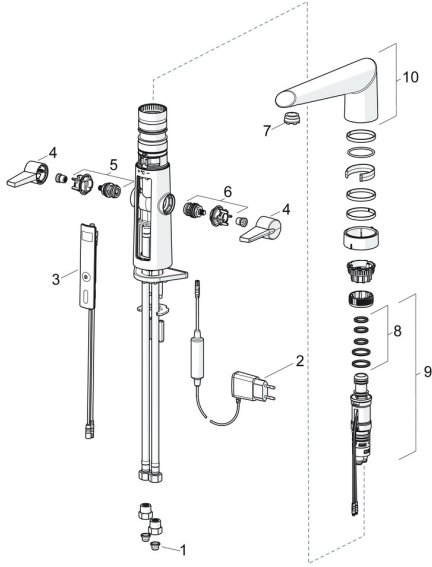

EAN: 4015474273443
static.hansa.com/65232213

Spare parts

SP65232213

	Name	Code
01	Litter filters	59914085
02	Power supply, 5 V Discontinued	59914138
03	User interface	59914139
04	Lever	59914140
05	Headpart for hot water	59914141
06	Headpart for cold water	59914142
07	Aerator and key, M24x1 STD CC S	59914143
08	Sealing kit	59914144
09	Temperature regulator	59914145
10	Spout Chrome	59914620
N.I.	Fitting ring for aerator Chrome	59914339