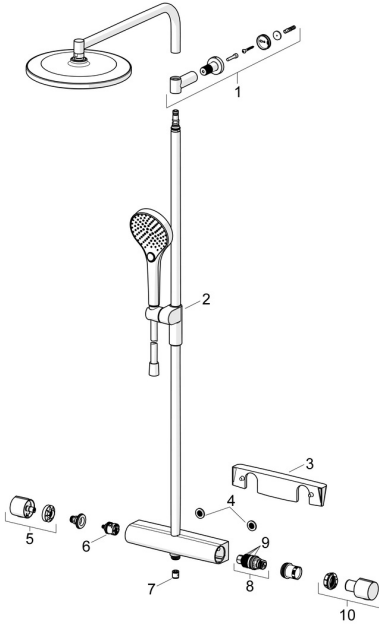

EAN: 4057304018152
static.hansa.com/6515920133

Spare parts

SP6515920133

	Name	Code
01	Wall bracket Matt black	1013325V-33
02	Slide for shower rail Matt black	1012974V-33
03	Shelf Matt black	1012484V-33
04	Filter sealing, G3/4	59911076
05	Flow control handle Matt black	1006775V-33
06	Diverter	59914183
07	Non-return valve, DN15	59914250
08	Thermostatic cartridge, 3.4	59914114
09	O-ring kit	59914113
10	Temperature control handle Matt black	1006752V-33