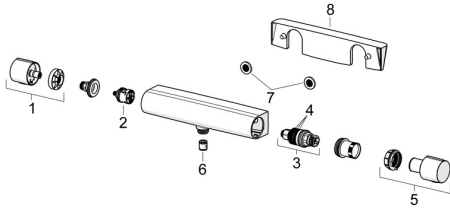

## Spare parts

### SP6514020133

	Name	Code
01	Flow control handle Matt black	1006775V-33
02	Diverter	59914183
03	Thermostatic cartridge, 3,4	59914114
04	O-ring kit	59914113
05	Temperature control handle Matt black	1006752V-33
06	Non-return valve, DN15	59914250
07	Filter sealing, G3/4	59911076
08	Shelf Matt black	1012484V-33