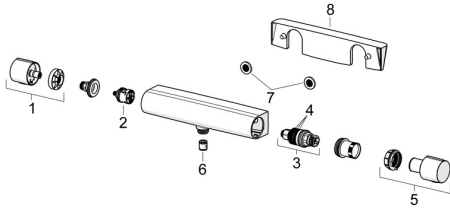

EAN: 4057304017926
static.hansa.com/65140201

Spare parts

SP65140201

	Name	Code
01	Flow control handle Chrome	1006775V
02	Diverter	59914183
03	Thermostatic cartridge, 3,4	59914114
04	O-ring kit	59914113
05	Temperature control handle Chrome	1006752V
06	Non-return valve, DN15	59914250
07	Filter sealing, G3/4	59911076
08	Shelf Chrome	1012484V