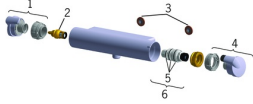

## Spare parts

### SP65140101

	Name	Code
01	Flow control handle	59914110
02	Headpart, G1/2 Chrome	59914111
03	Filter sealing, G3/4	59911076
04	Temperature control handle	59914112
05	Thermostatic cartridge, 3.4	59914114