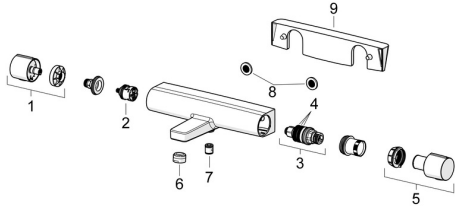

## Spare parts

### SP65132201

|    | Name                                  | Code     |
|----|---------------------------------------|----------|
| 01 | Flow control handle Chrome            | 1006775V |
| 02 | Diverter                              | 59914183 |
| 03 | Thermostatic cartridge, 3,4           | 59914114 |
| 04 | O-ring kit                            | 59914113 |
| 05 | Temperature control handle Chrome     | 1006752V |
| 06 | Aerator, M24x1 A, low pressure Chrome | 59902692 |
| 07 | Non-return valve, DN15                | 59914250 |
| 08 | Filter sealing, G3/4                  | 59911076 |
| 09 | Shelf Chrome                          | 1012484V |