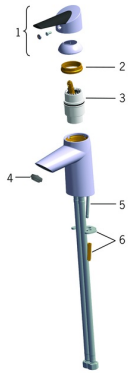

EAN: 4015474273436
static.hansa.com/65092203

Spare parts

SP65092203

	Name	Code
01	Lever Discontinued	59914170
02	Tightening nut, M42x1.5, SW 38	59914128
03	Cartridge, 4.0 Classic	59914129
04	Aerator, M24x1 STD HC A	59914130
05	Fixing screw, M6x55 Discontinued	59914131
06	Fixing plates with nuts	59914132
N.I.	Bidetta hand shower Chrome	59914162
N.I.	Hand shower holder Chrome	04430100