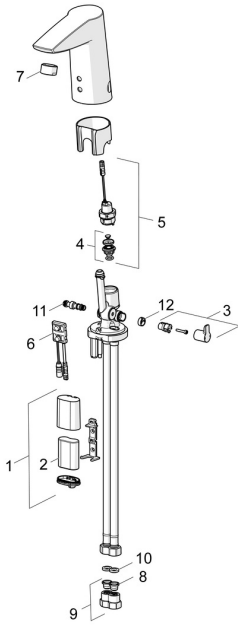

EAN: 4015474273382
static.hansa.com/64912210

Spare parts

SP64912210

	Name	Code
01	Battery casing, 2CR5 6 V	59914088
02	Battery, 2CR5 6 V	59911670
03	Temperature control handle Chrome	59914108
04	Membrane for solenoid valve	1006500V
04	Membrane support ring Discontinued	59914090
05	Solenoid valve, 6 V	59914091
06	Sensor, 6 V Discontinued	59914093
06	Sensor, 6/9/12 V, Bluetooth	59914567
07	Aerator, M24x1, 6 l/min Chrome	59913727
08	Litter filters	59914085
09	One-way valve with litter screen Chrome	59914086
10	Gasket, 8x14.3x2	59914087
11	Temperature regulator	59914089
12	Cover plug Chrome	59914109
N.I.	Flexible pipe, L=375, G3/8-M10x1 (2pcs)	59914095
N.I.	Limiter	59914106