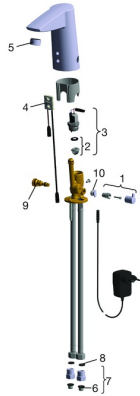

## Spare parts

### SP64912010

	Name	Code
01	Temperature control handle Chrome	59914108
02	Membrane for solenoid valve	1006500V
02	Membrane support ring <b>Discontinued</b>	59914090
03	Solenoid valve, 6 V	59914091
04	Sensor, 12 V <b>Discontinued</b>	59914228
04	Sensor, 12 V /72h <b>Discontinued</b>	59914229
04	Sensor, 6/9/12 V, Bluetooth	59914567
05	Aerator, M24x1, 6 l/min Chrome	59913727
06	Litter filters	59914085
07	One-way valve with litter screen Chrome	59914086
08	Gasket, 8x14.3x2	59914087
09	Temperature regulator	59914089
10	Cover plug Chrome	59914109
N.I.	Flexible pipe, L=375, G3/8-M10x1 (2pcs)	59914095
N.I.	Limiter	59914106
N.I.	Power supply, 230/12 V, 500 mA	64490100