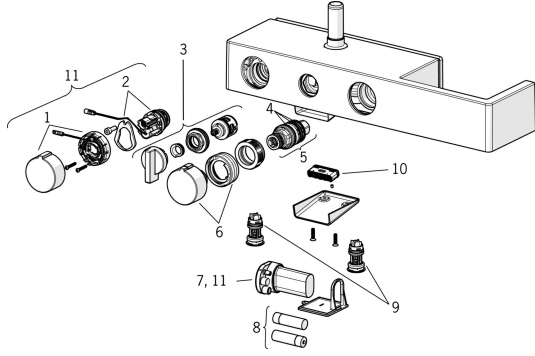

EAN: 4015474273412
static.hansa.com/6465020082

Spare parts

SP6465020082

	Name	Code
1	EcoLed press pad	59914398
2	Solenoid valve	59914366
3	Diverter	59914119
4	O-ring kit	59914113
5	Thermostatic cartridge, 3.4	59914114
6	Temperature control handle	59914120
7	Control unit, 3 V Discontinued	59914399
8	Battery, 1.5 V AA Lithium	59914136
9	One-way valve with litter screen Discontinued	59914121
10	Aerator Discontinued	59914123
11	Update kit	59914400
N.I.	Slide for shower rail	59914252
N.I.	Overhead shower, d 238 mm Chrome	59914277