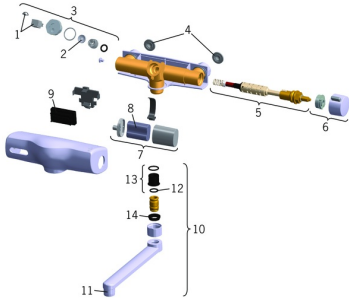

## Spare parts

### SP64452201

	Name	Code
1	Pilot valve	59914149
2	Membrane	59914150
3	Solenoid valve	59914151
4	Filter sealing, G3/4	59911076
5	Pressostatic cartridge	59914152
6	Temperature control handle Chrome	59914153
7	Battery casing	59914154
8	Battery, 2CR5 6 V	59911670
9	Sensor, 6 V	59914155
10	Spout, L=100	59914230
10	Spout, L=200 Chrome	59914156
11	Aerator, M22x1	59914157
12	O-ring, 13.6x2.4	59914158
13	Bushing (10 pcs), 18/20.6 Chrome	59914159
14	Retaining ring <span style="background-color: #cccccc; padding: 2px;">Discontinued</span>	59914160
N.I.	Magnetic key	59914378