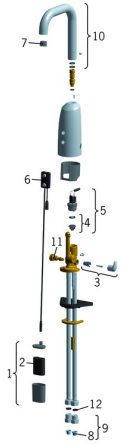

EAN: 4015474277137
static.hansa.com/64442220

Spare parts

SP64442220

	Name	Code
01	Battery casing, 2CR5 6 V	59914088
02	Battery, 2CR5 6 V	59911670
03	Temperature control handle Chrome	59914100
04	Membrane for solenoid valve	1006500V
04	Membrane support ring Discontinued	59914090
05	Solenoid valve, 6 V	59914091
06	Sensor, 6/9/12 V Bluetooth	1005063V
06	Sensor, 6 V Discontinued	59914101
07	Aerator and key, M18.5x1 Z	59914102
08	Litter filters	59914085
09	One-way valve with litter screen Chrome	59914086
10	Spout, L=131 Discontinued	59914227
11	Temperature regulator	59914089
12	Gasket, 8x14.3x2	59914087
N.I.	Flexible pipe, L=375, G3/8-M10x1 (2pcs)	59914095
N.I.	Limiter	59914106