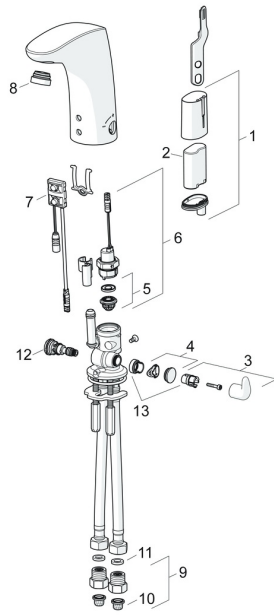

## Spare parts

### SP64432219

	Name	Code
01	Battery casing	59914154
02	Battery, 2CR5 6 V	59911670
03	Temperature control handle Chrome	59914100
04	Cover plug Chrome	59914104
05	Membrane for solenoid valve	1006500V
05	Membrane support ring <span style="background-color: #cccccc;">Discontinued</span>	59914090
06	Solenoid valve, 6 V	59914091
07	Sensor, 6/9/12 V, Bluetooth	59914567
08	Aerator and key, M24x1, 6 l/min Chrome	59914105
09	One-way valve with litter screen Chrome	59914086
10	Litter filters	59914085
11	Gasket, 8x14.3x2	59914087
12	Temperature regulator	59914089
13	Limiter	59914106