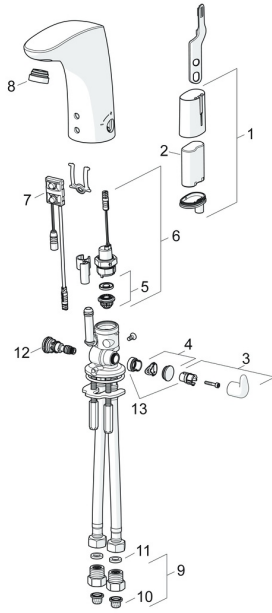

EAN: 4015474273375
static.hansa.com/64432210

Spare parts

SP64432210

	Name	Code
01	Battery casing, 2CR5 6 V	59914088
02	Battery, 2CR5 6 V	59911670
03	Temperature control handle Chrome	59914100
04	Cover plug Chrome	59914104
05	Membrane for solenoid valve	1006500V
05	Membrane support ring Discontinued	59914090
06	Solenoid valve, 6 V	59914091
07	Sensor, 6 V Discontinued	59914107
07	Sensor, 6 V / 72h Discontinued	59914580
08	Aerator and key, M24x1, 6 l/min Chrome	59914105
09	One-way valve with litter screen Chrome	59914086
10	Litter filters	59914085
11	Gasket, 8x14.3x2	59914087
12	Temperature regulator	59914089
13	Limiter	59914106