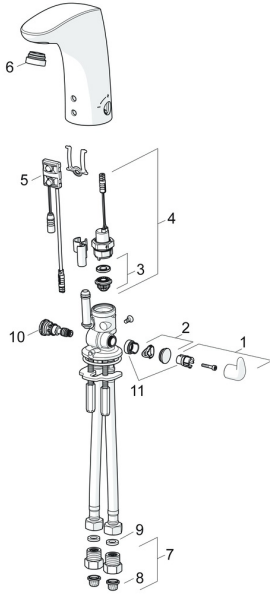

## Spare parts

### SP64432009

	Name	Code
01	Temperature control handle Chrome	59914100
02	Cover plug Chrome	59914104
03	Membrane for solenoid valve	1006500V
03	Membrane support ring <span style="background-color: black; color: white; padding: 2px;">Discontinued</span>	59914090
04	Solenoid valve, 6 V	59914091
05	Sensor, 6/9/12 V, Bluetooth	59914567
06	Aerator and key, M24x1, 6 l/min Chrome	59914105
07	One-way valve with litter screen Chrome	59914086
08	Litter filters	59914085
09	Gasket, 8x14.3x2	59914087
10	Temperature regulator	59914089
11	Limiter	59914106
N.I.	Filter sealing	1007900V