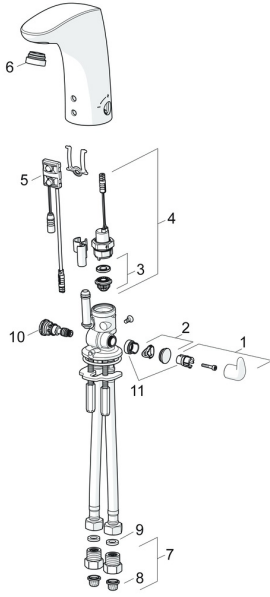

## Spare parts

### SP64432000

|    | Name                                      | Code     |
|----|---|----------|
| 01 | Temperature control handle Chrome         | 59914100 |
| 02 | Cover plug Chrome                         | 59914104 |
| 03 | Membrane for solenoid valve               | 1006500V |
| 03 | Membrane support ring <b>Discontinued</b> | 59914090 |
| 04 | Solenoid valve, 6 V                       | 59914091 |
| 05 | Sensor, 12 V <b>Discontinued</b>          | 59914098 |
| 05 | Sensor, 12 V /72h <b>Discontinued</b>     | 59914229 |
| 06 | Aerator and key, M24x1, 6 l/min Chrome    | 59914105 |
| 07 | One-way valve with litter screen Chrome   | 59914086 |
| 08 | Litter filters                            | 59914085 |
| 09 | Gasket, 8x14.3x2                          | 59914087 |
| 10 | Temperature regulator                     | 59914089 |
| 11 | Limiter                                   | 59914106 |