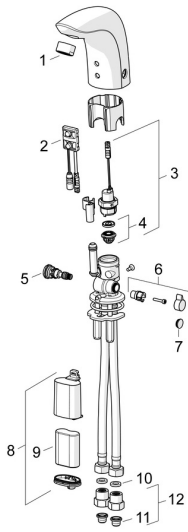

## Spare parts

### SP64412210

	Name	Code
01	Aerator, M24x1, 6 l/min Chrome	59913727
02	Sensor, 6 V <b>Discontinued</b>	59914093
02	Sensor, 6 V / 72h/2min <b>Discontinued</b>	59914286
02	Sensor, 6/9/12 V, Bluetooth	59914567
03	Solenoid valve, 6 V	59914091
04	Membrane for solenoid valve	1006500V
04	Membrane support ring <b>Discontinued</b>	59914090
05	Temperature regulator	59914089
06	Temperature control handle, L=15 Chrome	59914096
07	Cover plug Chrome	59914097
08	Battery casing, 2CR5 6 V	59914088
09	Battery, 2CR5 6 V	59911670
10	Gasket, 8x14.3x2	59914087
11	Litter filters	59914085
12	One-way valve with litter screen Chrome	59914086