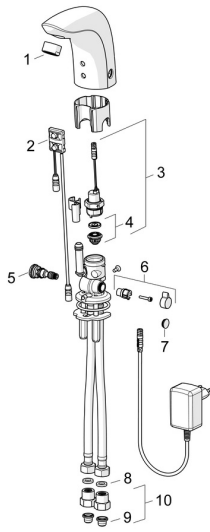

## Spare parts

### SP64412000

	Name	Code
01	Aerator, M24x1, 6 l/min Chrome	59913727
02	Sensor, 12 V <b>Discontinued</b>	59914098
02	Sensor, 12 V /72h <b>Discontinued</b>	59914229
02	Sensor, 6/9/12 V, Bluetooth	59914567
03	Solenoid valve, 6 V	59914091
04	Membrane for solenoid valve	1006500V
04	Membrane support ring <b>Discontinued</b>	59914090
05	Temperature regulator	59914089
06	Temperature control handle, L=15 Chrome	59914096
07	Cover plug Chrome	59914097
08	Gasket, 8x14.3x2	59914087
09	Litter filters	59914085
10	One-way valve with litter screen Chrome	59914086