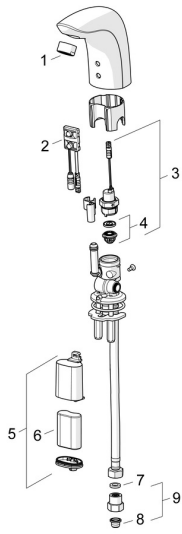

EAN: 4057304001017
static.hansa.com/64402210

Spare parts

SP64402210

	Name	Code
01	Aerator, M24x1, 6 l/min Chrome	59913727
02	Sensor, 6 V Discontinued	59914093
02	Sensor, 6 V / 72h/2min Discontinued	59914286
02	Sensor, 6/9/12 V, Bluetooth	59914567
03	Solenoid valve, 6 V	59914091
04	Membrane for solenoid valve	1006500V
04	Membrane support ring Discontinued	59914090
05	Battery casing, 2CR5 6 V	59914088
06	Battery, 2CR5 6 V	59911670
07	Gasket, 8x14.3x2	59914087
08	Litter filters	59914085
09	One-way valve with litter screen Chrome	59914086