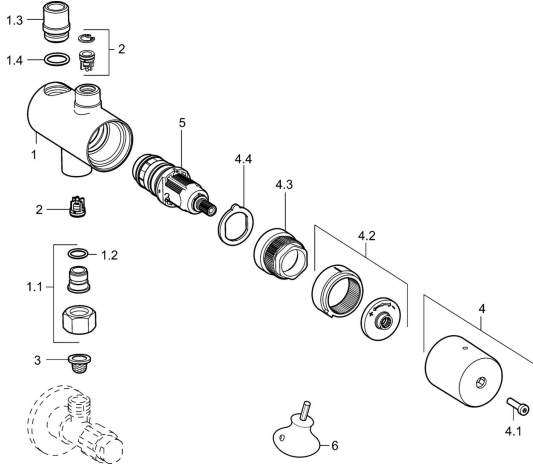

EAN: 4015474275270
static.hansa.com/63410020

Spare parts

SP63410020

	Name		Code
1.1	Connection nipple, G3/8 Chrome	Discontinued	59912848
1.2	O-ring, d 10.10x1.60	Discontinued	59905072
2	Non-return valve, DN8		59914030
3	Litter filter		59911684
4	Handle		59914171
4.1	Screw set	Discontinued	59914174
4.2	Temperature adjustment limiter	Discontinued	59914172
4.3	Fixing screw, M30x2 SW22	Discontinued	59914173
4.4	Screw set	Discontinued	59914174
5	Thermostatic cartridge, 2.7		59913823
6	Key		59914077