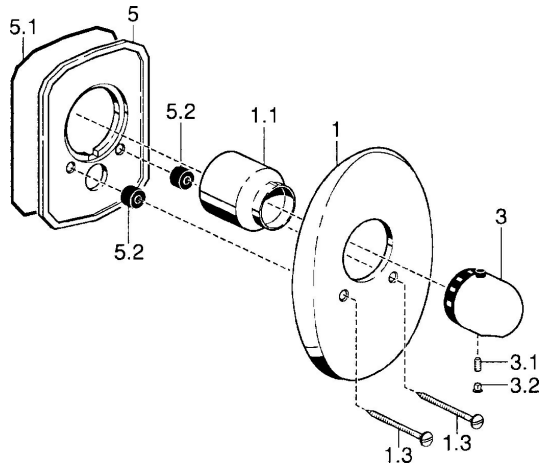

EAN: 4015474003934
static.hansa.com/58659105

Spare parts

SP58659105

	Name	Code
1	Cover plate Chrome Discontinued	59911913
1.1	Covering cap Chrome	59911564
1.1	Covering cap Gold Discontinued	59911569
1.1	Covering cap Chrome/Satin Discontinued	59911565
1.3	Screw, M5x65 Chrome	59904847
1.3	Screw, M5x65 Gold Discontinued	59904849
3	Temperature control handle Chrome/Satin Discontinued	59910305
3	Temperature control handle, (-38°) Chrome	59911280
3	Temperature control handle Chrome	59910304
3.1	Screw, M6x9.5	59901609
3.2	Cover plug Chrome	59911840
5	Fixing plate Discontinued	59911915
N.I.	Raising kit, 35 mm	59911438