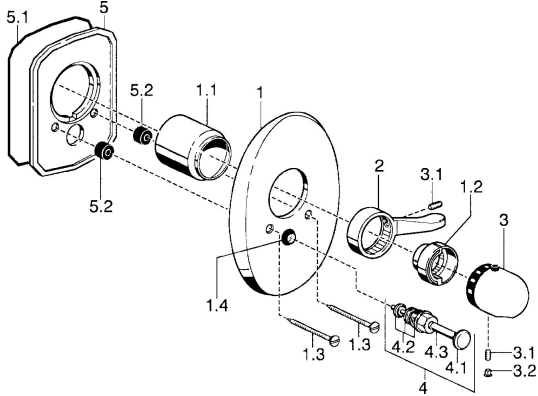

## Spare parts

### SP58649105

	Name	Code
1	Cover plate Chrome <span style="background-color: #cccccc;">Discontinued</span>	59911911
1.1	Covering cap Gold <span style="background-color: #cccccc;">Discontinued</span>	59911575
1.1	Covering cap Chrome	59911570
1.2	Temperature adjustment limiter Chrome	59906355
1.3	Screw, M5x65 Gold <span style="background-color: #cccccc;">Discontinued</span>	59904849
1.3	Screw, M5x65 Chrome	59904847
1.4	Flow limiting cap	59904846
2	Lever Chrome	59905722
2	Lever Chrome/Satin <span style="background-color: #cccccc;">Discontinued</span>	59906135
3	Temperature control handle, (-38°) Chrome	59911280
3	Temperature control handle Chrome	59910304
3	Temperature control handle Chrome/Satin <span style="background-color: #cccccc;">Discontinued</span>	59910305
3.1	Screw, M6x9.5	59901609
3.2	Cover plug Chrome	59911840
3.2	Plug Chrome/Satin <span style="background-color: #cccccc;">Discontinued</span>	59911917
4	Diverter Gold <span style="background-color: #cccccc;">Discontinued</span>	59906392
4	Diverter Chrome	59911156
4	Diverter Chrome/Satin <span style="background-color: #cccccc;">Discontinued</span>	59910903
4.2	Sealing kit	59904791
4.3	O-ring, d 4x1	59902331
5	Fixing plate <span style="background-color: #cccccc;">Discontinued</span>	59911915
N.I.	Raising kit, 35 mm	59911438