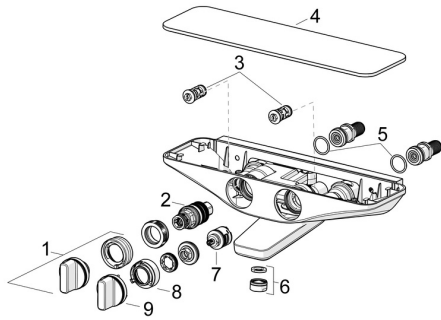

## Spare parts

### SP5864217182

	Name	Code
01	Temperature control handle Chrome	59914596
02	Thermostatic cartridge, 3.4	59914114
03	One-way valve with litter screen	59913696
04	Cover plate White	59914601
05	O-ring, 25.07x2.62	59911479
06	Aerator, M24x1 D Chrome	59911829
07	Diverter	59914183
08	Flow limiter <span style="background-color: #cccccc;">Discontinued</span>	59914635
09	Flow control handle Chrome <span style="background-color: #cccccc;">Discontinued</span>	59914599
N.I.	Connector, G1/2	59911491
N.I.	Adapter	03990100