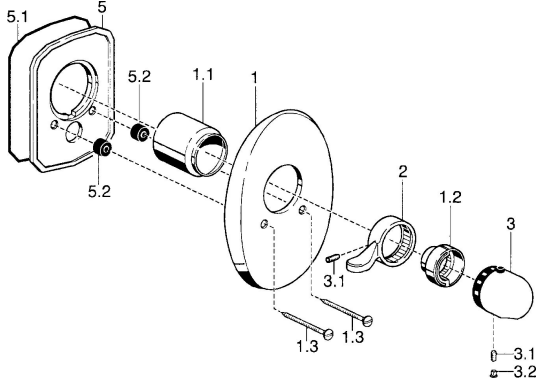

EAN: 4015474003781
static.hansa.com/58639105

Spare parts

SP58639105

	Name	Code
1	Cover plate Chrome Discontinued	59911913
1.1	Covering cap Gold Discontinued	59911575
1.1	Covering cap Chrome	59911570
1.2	Temperature adjustment limiter Gold Discontinued	59905713
1.2	Temperature adjustment limiter Chrome	59906355
1.3	Screw, M5x65 Chrome	59904847
1.3	Screw, M5x65 Gold Discontinued	59904849
2	Lever Chrome/Satin Discontinued	59906135
2	Lever Chrome	59905722
3	Temperature control handle, (-38°) Chrome	59911280
3	Temperature control handle Chrome/Satin Discontinued	59910305
3	Temperature control handle Chrome	59910304
3.1	Screw, M6x9.5	59901609
3.2	Plug Chrome/Satin Discontinued	59911917
3.2	Cover plug Chrome	59911840
5	Fixing plate Discontinued	59911915
N.I.	Raising kit, 35 mm	59911438