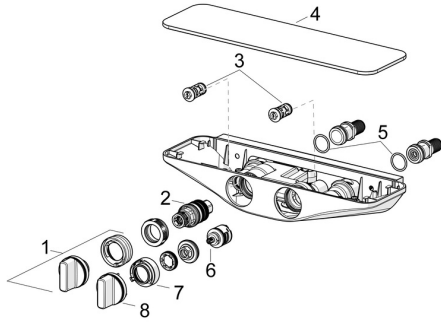

## Spare parts

### SP5863017184

	Name	Code
01	Temperature control handle Chrome	59914596
02	Thermostatic cartridge, 3.4	59914114
03	One-way valve with litter screen, (9/2018-)	59914727
03	One-way valve with litter screen	59913696
04	Cover plate Grey	59914597
05	O-ring, 25.07x2.62	59911479
06	Diverter	59914183
07	Flow limiter <span style="background-color: #cccccc; padding: 2px;">Discontinued</span>	59914634
08	Flow control handle Chrome <span style="background-color: #cccccc; padding: 2px;">Discontinued</span>	59914599
N.I.	Connector, G1/2	59911491
N.I.	Adapter	03990100