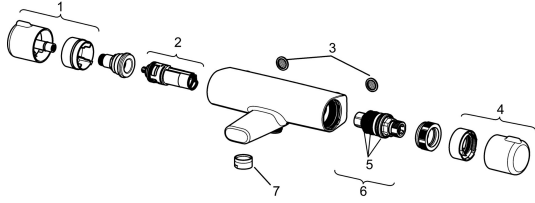

EAN: 4057304003486
static.hansa.com/58162171

Spare parts

SP58162171

	Name	Code
1	Flow control handle Chrome	59914397
2	Diverter and cartridge	59914116
3	Filter sealing, G3/4	59911076
4	Temperature control handle Chrome	59914396
5	O-ring kit	59914113
6	Thermostatic cartridge, 3.4	59914114
7	Aerator, M24x1 D Chrome	59911829
N.I.	Tightening nut, M36x1.5, SW38	59914319
N.I.	Eccentric, G3/4xG1/2 Chrome	59904793
N.I.	Combiner	59914472