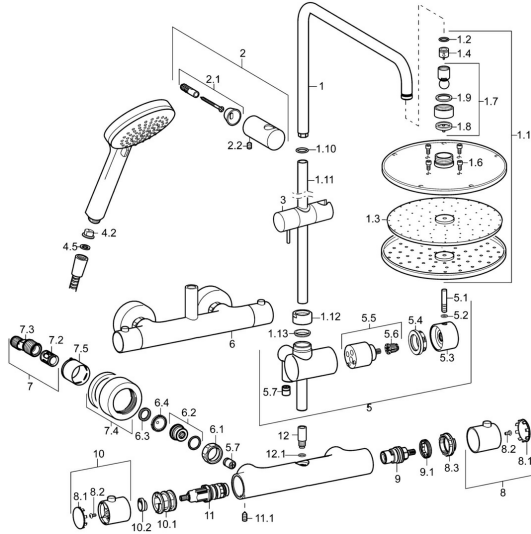

### SP58149103

|      | Naam                                       | Code     |
|------|--|----------|
| 1    | Douchearm Chroom                           | 59913810 |
| 1.1  | Regendouche, d 200 mm Chroom               | 59913747 |
| 1.3  | Sproeikop, d 200 mm, (-2019)               | 59913751 |
| 1.5  | Doorvoerbegrenzer                          | 59913753 |
| 1.6  | Schroef                                    | 59913754 |
| 1.10 | O-ring                                     | 59913808 |
| 1.11 | Douchearm Chroom                           | 59913858 |
| 1.12 | Moer                                       | 59913821 |
| 1.13 | O-ring                                     | 59913808 |
| 2    | Muursteen Chroom                           | 59913859 |
| 2.1  | Bevestigingsset                            | 59913812 |
| 2.2  | Schroef, M5x8, SW2.5                       | 59904755 |
| 3    | Schuifstuk Chroom                          | 59913755 |
| 4.2  | Filter sproeier                            | 59906859 |
| 4.5  | Afdichtring, d 21x12x2                     | 59912304 |
| 5    | Omsteller                                  | 59913857 |
| 5.1  | Pin, M6, 21 mm Chroom                      | 59913284 |
| 5.2  | O-ring, d 3x1.5                            | 59913100 |
| 5.3  | Hendel                                     | 59913817 |
| 5.4  | Schroefring, M37x1, AF30 <b>Stopgezet</b>  | 59912111 |
| 5.5  | Omsteller                                  | 59913818 |
| 5.6  | Adapter Wit                                | 59910235 |
| 5.7  | Terugslagklep                              | 59905714 |
| 6    | Douchekraan, (-2018) <b>Stopgezet</b>      | 59913856 |
| 6.1  | Aansluiting moer, G3/4, AF30               | 59902230 |
| 6.2  | Nippel                                     | 59911075 |
| 6.3  | Borring, 23.9x15.2x2                       | 59902689 |
| 6.4  | Filter dichting, G3/4                      | 59911076 |
| 7    | Excentrieke aansluiting, G3/4xG1/2, DN15   | 59910254 |
| 7.2  | Geluiddemper                               | 59904792 |
| 7.4  | Afdekplaat Chroom                          | 59913432 |
| 7.5  | Rosassen Chroom                            | 59912651 |
| 8    | Debiethendel Chroom                        | 59913854 |
| 8.1  | Kap  | 59913850 |
| 8.2  | Schroef, M4x8                              | 59913851 |
| 8.3  | Temperature adjustment limiter             | 59913465 |
| 9    | Binnenwerk, G1/2, 180°                     | 59911103 |
| 9.1  | Ring                                       | 59913469 |
| 10   | Temperatuur hendel Chroom                  | 59913852 |
| 10.1 | Temperature adjustment limiter Chroom      | 59913853 |
| 10.2 | Temperature adjustment limiter             | 59913825 |
| 11   | Thermostaat/binnenwerk, 2.7                | 59913823 |
| 11.1 | Schroef, M6x9.5                            | 59901609 |
| 12   | Schroefdraad tepel, M10x1 <b>Stopgezet</b> | 59913855 |
| 12.1 | O-ring, d 8.1x1.6 <b>Stopgezet</b>         | 59910692 |