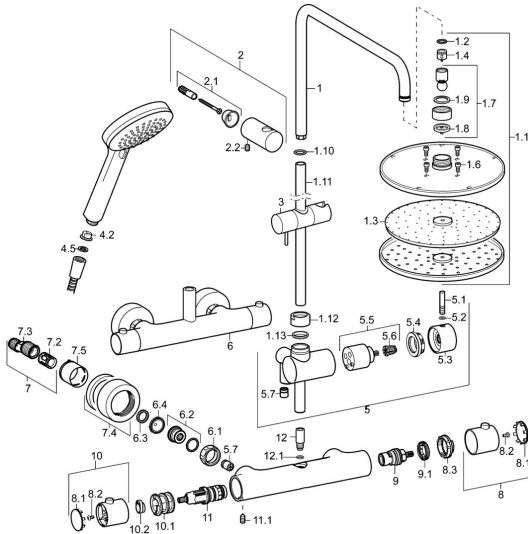

Spare parts

SP58149103

	Name	Code
1	Shower pipe Chrome	59913810
1.1	Overhead shower, d 200 mm Chrome	59913747
1.3	Nozzle plate, d 200 mm, (-2019)	59913751
1.5	Flow limiter	59913753
1.6	Screw	59913754
1.10	O-ring kit	59913808
1.11	Shower pipe Chrome	59913858
1.12	Nut	59913821
1.13	O-ring kit	59913808
2	Wall support Chrome	59913859
2.1	Fixing set	59913812
2.2	Screw, M5x8, SW2.5	59904755
3	Slide for shower rail Chrome	59913755
4.2	Strainer	59906859
4.5	Gasket ring, d 21x12x2	59912304
5	Diverter body complete	59913857
5.1	Pin, M6, 21 mm Chrome	59913284
5.2	O-ring, d 3x1.5	59913100
5.3	Handle	59913817
5.4	Tightening nut, M37x1, AF30 Discontinued	59912111
5.5	Diverter	59913818
5.6	Adapter White	59910235
5.7	Non-return valve	59905714
6	Shower faucet, (-2018) Discontinued	59913856
6.1	Connection nut, G3/4, AF30	59902230
6.2	Nipple	59911075
6.3	Retaining ring, 23.9x15.2x2	59902689
6.4	Filter sealing, G3/4	59911076
7	Eccentric connector, G3/4xG1/2, DN15	59910254
7.2	Silencer	59904792
7.4	Cover flange Chrome	59913432
7.5	Cover sleeve Chrome	59912651
8	Flow control handle Chrome	59913854
8.1	Cover	59913850
8.2	Screw, M4x8	59913851
8.3	Temperature adjustment limiter	59913465
9	Headpart, G1/2, 180°	59911103
9.1	Ring	59913469
10	Temperature control handle Chrome	59913852
10.1	Temperature adjustment limiter Chrome	59913853
10.2	Temperature adjustment limiter	59913825
11	Thermostatic cartridge, 2.7	59913823
11.1	Screw, M6x9.5	59901609
12	Thread nipple, M10x1 Discontinued	59913855
12.1	O-ring, d 8.1x1.6 Discontinued	59910692

Spare parts

SP58149103(2018)

	Name	Code
01	Flow control handle	59914208
02	Headpart, G1/2	59914207
03	Filter sealing, G3/4	59911076
04	Temperature control handle Chrome	602062V
05	Thermostatic cartridge, 3.4	59914114
06	Overhead shower, d 200 mm Chrome	59913747
07	Shower pipe Chrome	59913810
08	Shower pipe Chrome	59913858
09	Wall support Chrome	59913859
10	Slide for shower rail Chrome	59913755
11	Fixing set	59913812
12	Diverter body complete	59913857