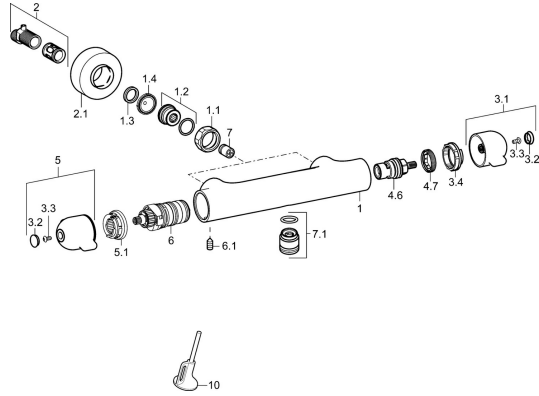

EAN: 4015474267459
static.hansa.com/58080201

Spare parts

SP58080201

	Name	Code
1.1	Connection nut, G3/4, AF30	59902230
1.2	Nipple	59911075
1.3	Retaining ring, 23.9x15.2x2	59902689
1.4	Filter sealing, G3/4	59911076
2	Eccentric	59914082
2.1	Cover flange Chrome	59914083
3.1	Flow control handle Chrome	59914081
3.2	Cap Chrome	59914079
3.3	Screw, M4x8	59913851
3.4	Adjusting ring	59913940
4.6	Headpart, G1/2, 180°	59911103
4.7	Ring	59913469
5	Temperature control handle Chrome	59914080
5.1	Temperature adjustment limiter	59914078
6	Thermostatic cartridge, 3.3	59913871
6.1	Screw, M6x9.5	59901609
7	Non-return valve, DN10 (2016-)	59914425
7.1	Thread nipple, G1/2xM18x1	59911384
10	Key	59914077