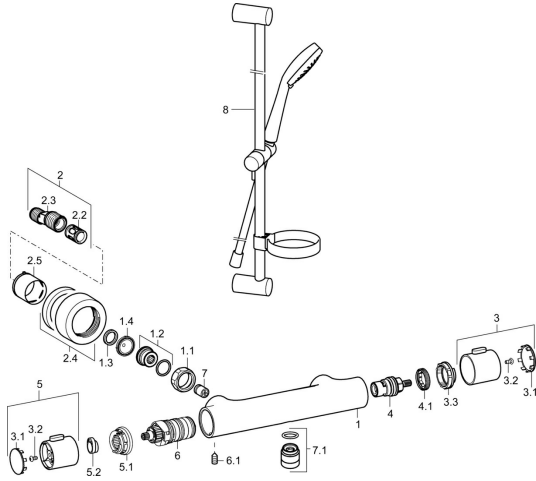

EAN: 4015474259225
static.hansa.com/58080101

Spare parts

SP58080101

	Name	Code
1.1	Connection nut, G3/4, AF30	59902230
1.2	Nipple	59911075
1.3	Retaining ring, 23.9x15.2x2	59902689
1.4	Filter sealing, G3/4	59911076
2	Eccentric connector, G3/4xG1/2, DN15	59910254
2.2	Silencer	59904792
2.4	Cover flange Chrome	59913432
2.5	Cover sleeve Chrome	59912651
3	Flow control handle Chrome	59913943
3.1	Cover	59913850
3.2	Screw, M4x8	59913851
3.3	Adjusting ring	59913940
4	Headpart, G1/2, 180°	59911103
4.1	Ring	59913469
5	Temperature control handle Chrome	59913938
5.1	Temperature adjustment limiter	59913937
5.2	Locking screw, 38°	59913919
6	Thermostatic cartridge, 3.3	59913871
6.1	Screw, M6x9.5	59901609
7	Non-return valve, DN10 (2016-)	59914425
7.1	Thread nipple, G1/2xM18x1	59911384