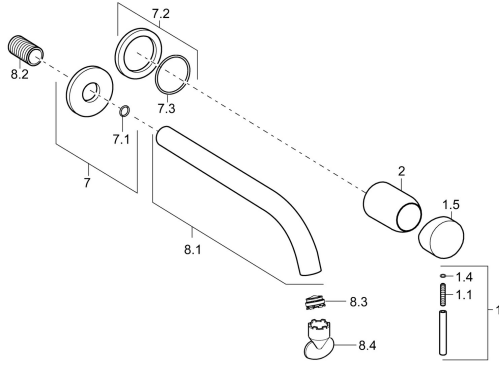

EAN: 4015474179257
static.hansa.com/57962171

Spare parts

SP57962171

	Name	Code
1	Lever, 50 mm, d 7 mm Chrome	59913097
1.1	Screw, M5x25, SW 2,5	59913099
1.4	O-ring, d 3x1.5	59913100
1.5	Cap Chrome	59913098
2	Cover sleeve Chrome	59912116
7	Cover flange, d 75 mm Chrome	59913246
7.2	Cover flange, d 75 mm Chrome	59913240
7.3	O-ring, 42x2	59913173
8.1	Spout, L=225 Chrome	59913244
8.1	Spout, L=300 Chrome	59913245
8.2	Thread nipple, G1/2, AF12	59912144
8.3	Aerator, M24x1 A, 8 l/min	59913130
8.4	Key for aerator, M24x1	59913134
N.I.	Raising kit, 20 mm Chrome	59913136