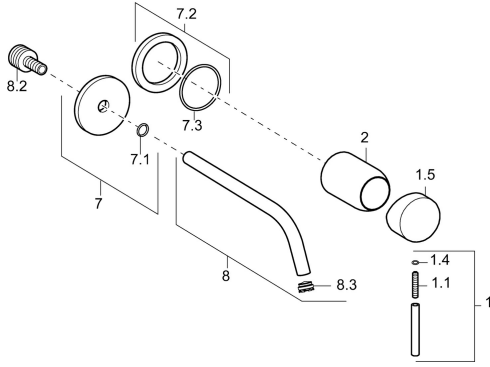

EAN: 4015474178953
static.hansa.com/57932171

Spare parts

SP57932171

	Name	Code
1	Lever, 50 mm, d 7 mm Chrome	59913097
1.1	Screw, M5x25, SW 2,5	59913099
1.4	O-ring, d 3x1.5	59913100
1.5	Cap Chrome	59913098
2	Cover sleeve Chrome	59912116
7	Cover flange, d 75 mm Chrome	59913239
7.2	Cover flange, d 75 mm Chrome	59913240
7.3	O-ring, 42x2	59913173
8	Spout, L=225 Chrome	59913237
8	Spout, L=300 Chrome	59913238
8.2	Connection nipple, M15x1,5xG1/2, SW 8	59913241
8.3	Aerator, M16x1	59913243
8.4	Key for aerator, M16.5x1	59913242
N.I.	Raising kit, 20 mm Chrome	59913136