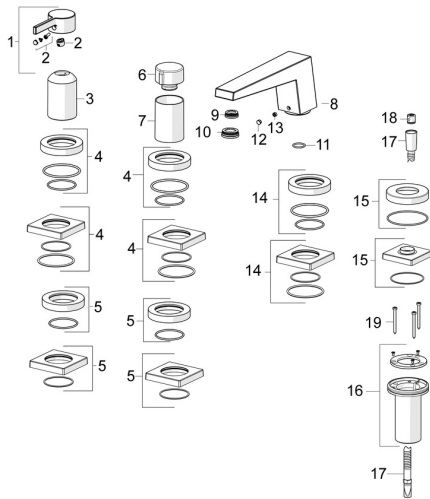

EAN: 4057304014499
static.hansa.com/57752483

Spare parts

SP57752483

| | Name | Code |
|----|---|----------|
| 01 | Lever Chrome | 1003930V |
| 02 | Symbol plug | 59914573 |
| 03 | Cover sleeve Chrome | 59914572 |
| 04 | Cover flange, 75x75 mm Chrome | 59914213 |
| 04 | Cover plate, d 72 mm, for Compact Chrome | 59914667 |
| 05 | Cover flange, 75x75 mm Chrome | 59914214 |
| 05 | Cover plate, d 72 mm Chrome | 59914668 |
| 06 | Flow control handle Chrome | 59914669 |
| 07 | Cover sleeve Chrome | 59914671 |
| 08 | Spout, L=184 Chrome Discontinued | 59914067 |
| 09 | Fitting ring for aerator, M24x1, SW17, (2019-) | 59914744 |
| 10 | Aerator, M24x1 | 59913132 |
| 11 | O-ring, d 18x2 | 59913291 |
| 12 | Cover plug Chrome | 59911840 |
| 13 | Screw, M6x5, SW3 | 59912916 |
| 14 | Cover plate, d 72 mm Chrome Discontinued | 59913278 |
| 14 | Cover flange, 75x75 mm Chrome Discontinued | 59914211 |
| 15 | Cover flange, 75x75 mm Chrome | 1003885V |
| 15 | Cover plate, d 72 mm Chrome | 59914672 |
| 16 | Passing-through bushing | 59914673 |
| 17 | Shower hose, L=1750, G1/2-M12x1 Chrome | 59912281 |
| 18 | Non-return valve | 59905714 |
| 19 | Screw, M4x45 | 59912291 |