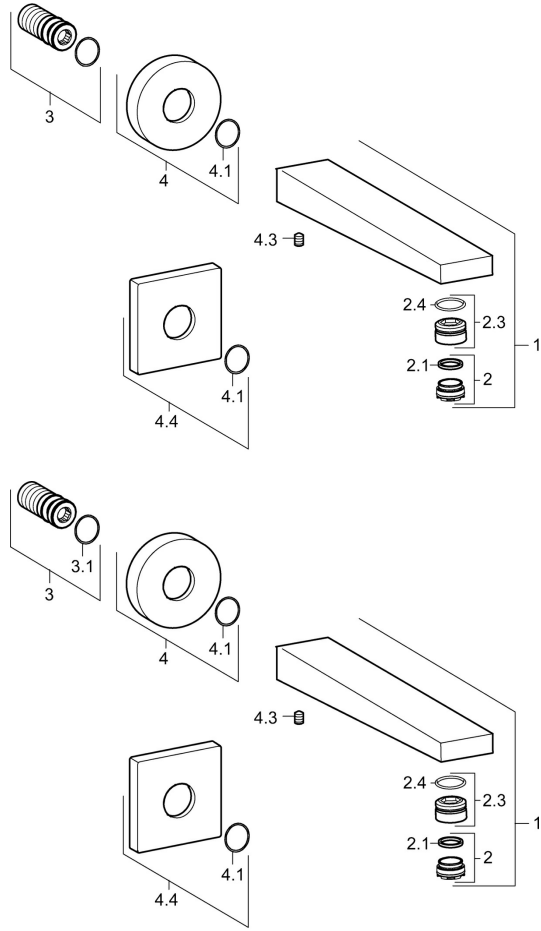

EAN: 4015474262225
static.hansa.com/57652100

Spare parts

SP57652100

	Name	Code
1	Spout Chrome	59914021
2	Aerator, M24x1	59913132
2.2	Key for aerator, M24x1	59913134
2.3	Fitting ring for aerator	59914007
3	Thread nipple	59913658
4	Cover flange, d 75 mm Chrome	59913246
4.1	O-ring, d 26x2	59913423
4.3	Screw, M5x6, SW2.5	59912617
4.4	Cover plate, 75x75 mm Chrome	59913326