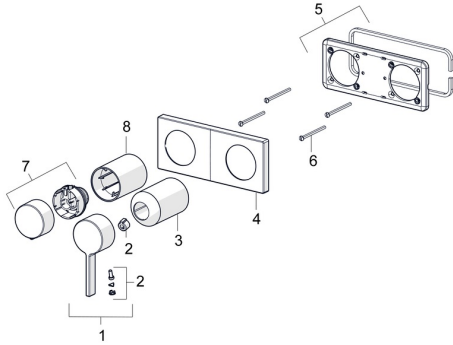

EAN: 4057304014802
static.hansa.com/57649583

Spare parts

SP57649583

	Name	Code
01	Lever Chrome	1003930V
02	Symbol plug	59914573
03	Cover sleeve Chrome	59914572
04	Cover plate Chrome Discontinued	59914702
05	Cover plate holder	59913697
06	Screw, M4x55	59913698
07	Flow control handle Chrome Discontinued	59914703
08	Cover sleeve Chrome	59914671