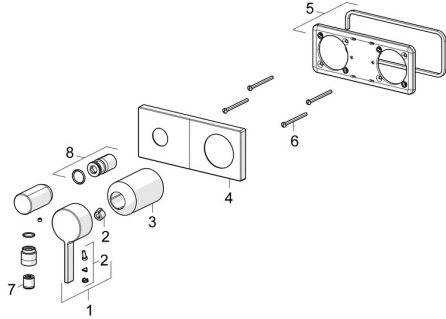

EAN: 4057304014857
static.hansa.com/57639583

Spare parts

SP57639583

| | Name | Code |
|----|----------------------------|----------|
| 01 | Lever Chrome | 1003930V |
| 02 | Symbol plug | 59914573 |
| 03 | Cover sleeve Chrome | 59914572 |
| 04 | Cover plate, 175x75 Chrome | 59913866 |
| 05 | Cover plate holder | 59913697 |
| 06 | Screw, M4x55 | 59913698 |
| 07 | Non-return valve | 59905714 |
| 08 | Threaded sleeve, G1/2 | 59913865 |