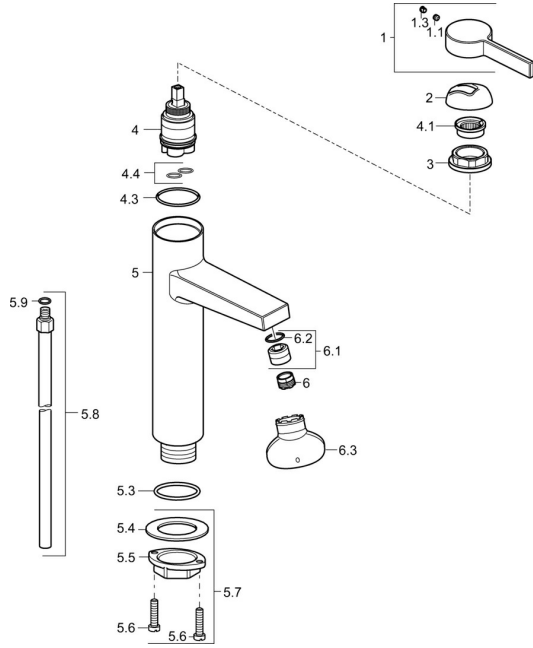

EAN: 4015474263512
static.hansa.com/57562103

Spare parts

SP57562103

	Name	Code
1	Lever Chrome	59914017
1.1	Screw, M5x6, SW2.5	59912617
1.3	Cover plug Chrome	59913762
2	Covering cap Chrome	59914016
3	Screw, M4x1, SW3/4	59913365
4	Cartridge, 3.5 Eco	59912324
4	Cartridge, 3.5 Classic	59913075
4.1	Temperature adjustment limiter	59912325
4.3	O-ring, d 28.24x2.62 Discontinued	59912590
4.4	O-ring, d 10.10x1.60 Discontinued	59905072
5.3	O-ring, d 36.09x d 3.53	59913396
5.7	Fixing set	59913371
5.8	Pipe, M10x1640 Discontinued	59913372
5.9	O-ring, d 7.65x1.78	59902337
6	Aerator, M18.5x1, TJ	59913366
6.1	Fitting ring for aerator Chrome	59913654
6.3	Key for aerator, M18.5	59913367
N.I.	Key, SW30/34	59912108