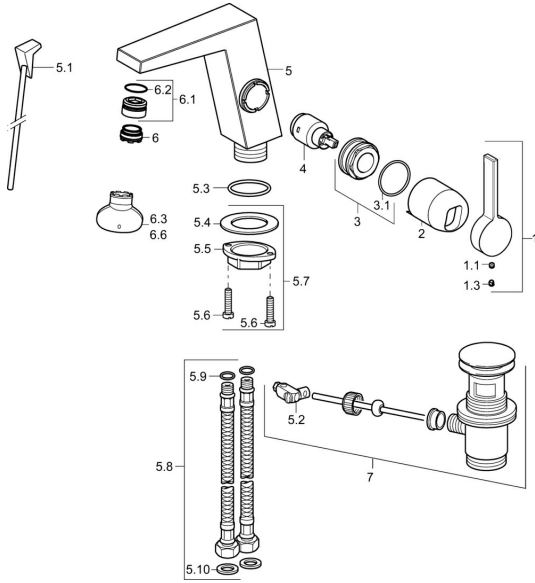

EAN: 4015474262058
static.hansa.com/57552203

Spare parts

SP57552203

	Name	Code
1	Lever Chrome	59914010
1.1	Screw, M5x6, SW2.5	59912617
1.3	Cover plug Chrome	59913762
2	Covering cap Chrome Discontinued	59914011
3	Nut, M32x1, SW30 Discontinued	59914012
4	Cartridge, 2.5	59913914
5.1	Pop-up operating rod Chrome Discontinued	59914014
5.2	Swivel joint	59904624
5.3	O-ring, 35x2.5	59905020
5.7	Fixing set	59913371
5.8	Hose, M8x1, G3/8, L=480 Discontinued	59914008
5.9	O-ring, 6x1.4	59913266
5.10	Gasket, 9.5x14.4x2	59912551
6	Aerator, M24x1 HC SSR-STD	59914015
6.1	Fitting ring for aerator	59914007
6.3	Key for aerator, SLIM AIR	59914013
7	Pop-up waste Chrome	59911441