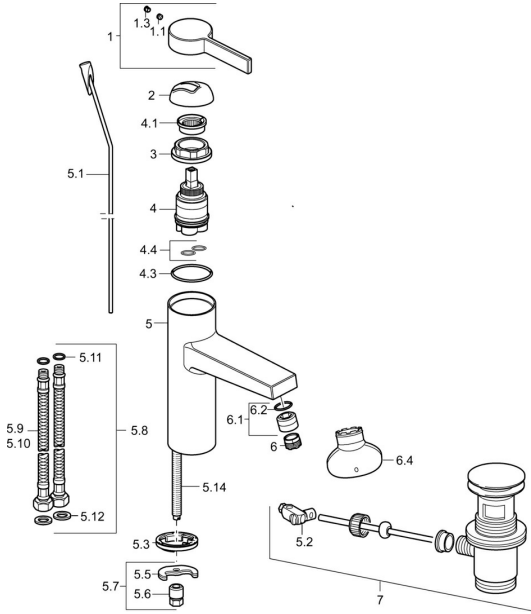

EAN: 4015474262041
static.hansa.com/57542203

Spare parts

SP57542203

	Name	Code
1	Lever Chrome	59914017
1.1	Screw, M5x6, SW2.5	59912617
1.3	Cover plug Chrome	59913762
2	Covering cap Chrome	59914016
3	Screw, M4x1, SW34	59913365
4	Cartridge, 3.5 Eco	59912324
4	Cartridge, 3.5 Classic	59913075
4.1	Temperature adjustment limiter	59912325
4.3	O-ring, d 28.24x2.62 Discontinued	59912590
4.4	O-ring, d 10.10x1.60 Discontinued	59905072
5.1	Pop-up operating rod Chrome	59913652
5.2	Swivel joint	59904624
5.3	Bottom seal	59914591
5.5	Fixing plate	59904765
5.6	Screw, M8x1, SW13	59904766
5.7	Fixing set	59910749
5.8	Flexible pipe, L=430, G3/8-M10x1 RH Discontinued	59913213
5.9	Flexible pipe, L=500, G3/8-M10x1	59911767
5.11	O-ring, d 7.65x1.78	59902337
5.12	Gasket, 9.5x14.4x2	59912551
5.14	Fixing screw, M8x1, L=140	59912474
6	Aerator, M18.5x1, TJ	59913366
6.1	Fitting ring for aerator Chrome	59913654
6.4	Key for aerator, M18.5	59913367
7	Pop-up waste Chrome	59911441
N.I.	Key, SW30/34	59912108