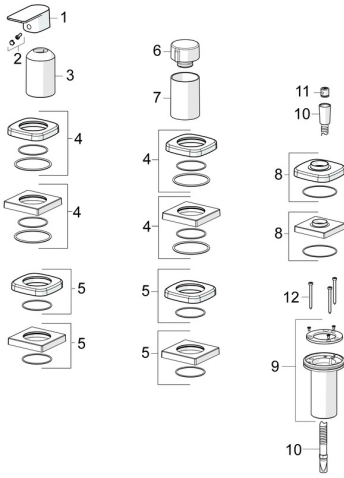

## Spare parts

### SP57319473

	Name	Code
01	Lever Chrome	1009774V
02	Symbol plug	59914573
03	Cover sleeve Chrome	59914572
04	Cover flange, 75x75 mm Chrome	59914213
04	Cover plate, 75x75 mm, for Compact Chrome <b>Discontinued</b>	59914675
05	Cover flange, 75x75 mm Chrome	59914214
05	Cover plate, 75x75 mm Chrome <b>Discontinued</b>	59914676
06	Flow control handle Chrome	59914669
07	Cover sleeve Chrome	59914671
08	Cover flange, 75x75 mm Chrome	1003885V
08	Cover plate, 75x75 mm Chrome <b>Discontinued</b>	59914677
09	Passing-through bushing	59914673
10	Shower hose, L=1750, G1/2-M12x1 Chrome	59912281
11	Non-return valve	59905714
12	Screw, M4x45	59912291