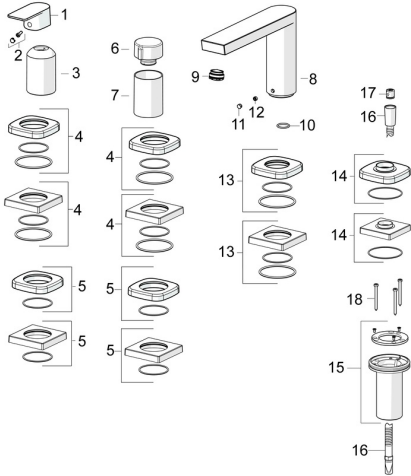

EAN: 4057304015328
static.hansa.com/57302473

Spare parts

SP57302473

	Name	Code
01	Lever Chrome	1009774V
02	Symbol plug	59914573
03	Cover sleeve Chrome	59914572
04	Cover flange, 75x75 mm Chrome	59914213
04	Cover plate, 75x75 mm, for Compact Chrome	59914675
	Discontinued	
05	Cover flange, 75x75 mm Chrome	59914214
05	Cover plate, 75x75 mm Chrome	Discontinued 59914676
06	Flow control handle Chrome	59914669
07	Cover sleeve Chrome	59914671
08	Spout, L=178	Discontinued 59913290
09	Aerator, M24x1 STD D CC-XT	59913760
10	O-ring, d 18x2	59913291
11	Cover plug Chrome	59911840
12	Screw, M6x9.5	59901609
13	Cover flange, 75x75 mm Chrome	Discontinued 59914211
13	Cover plate, 75x75 mm Chrome	Discontinued 59914678
14	Cover flange, 75x75 mm Chrome	1003885V
14	Cover plate, 75x75 mm Chrome	Discontinued 59914677
15	Passing-through bushing	59914673
16	Shower hose, L=1750, G1/2-M12x1 Chrome	59912281
17	Non-return valve	59905714
18	Screw, M4x45	59912291