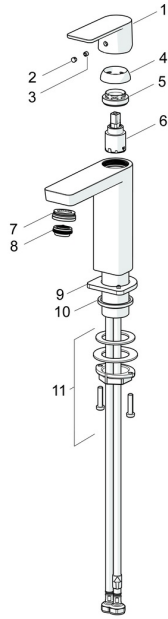

## Spare parts

### SP57192273

	Name	Code
01	Lever Chrome	1006412V
02	Cover plug Chrome	59913762
03	Screw, M5x8, SW2.5	59904755
04	Covering cap Chrome	59913957
05	Tightening nut, M32x1, SW24	59913958
06	Cartridge, 2.5	59913914
07	Fitting ring for aerator, M24x1, SW17, (2019-)	59914744
08	Aerator, M24x1 HC SSR-STD	59914015
09	Cover flange Chrome	1006394V
10	Bottom seal	59914650
11	Fixing set	59913371